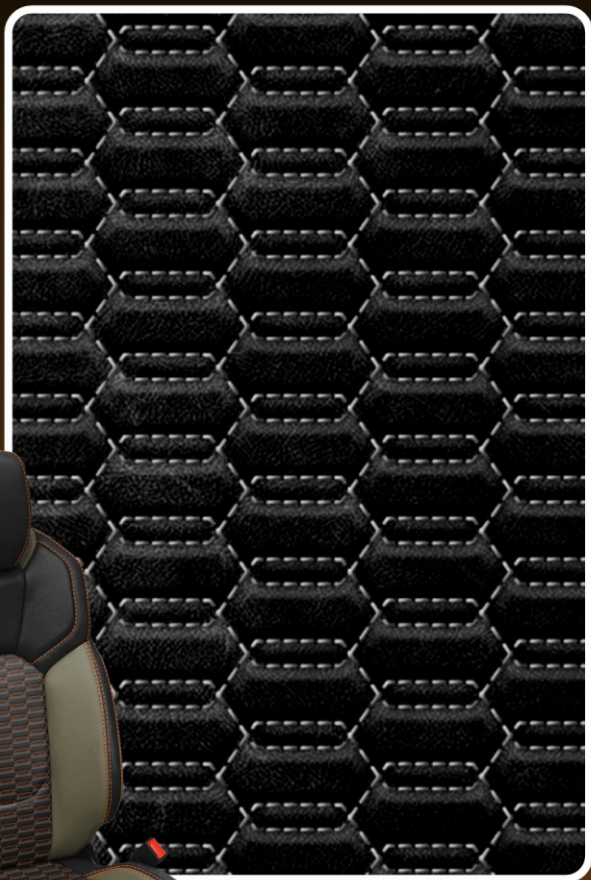

Tek Double Hex

Shown on
Ford Bronco