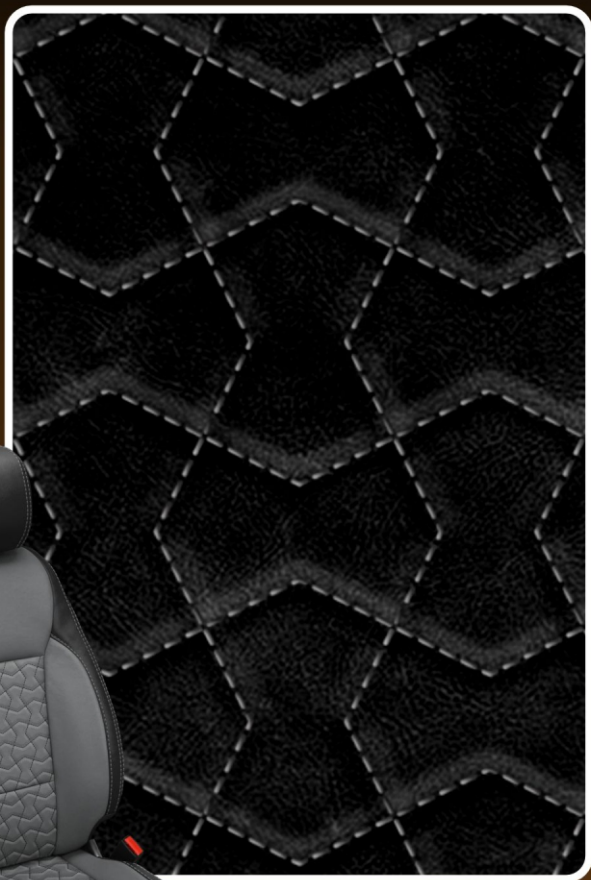

Tek Hourglass

Shown on
Ford F-150